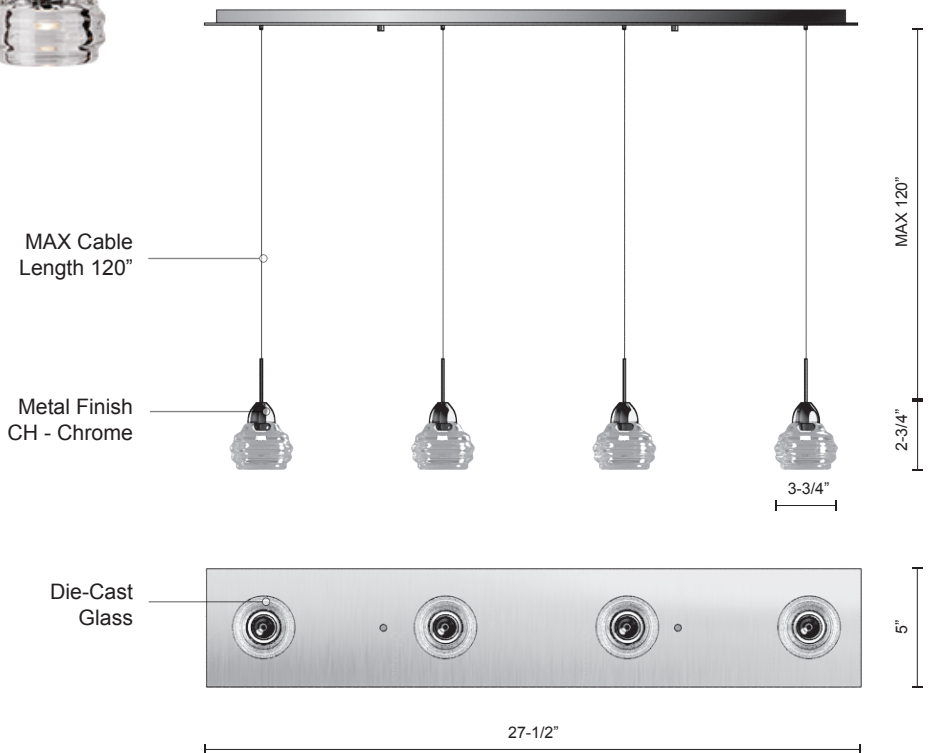

# MP54504-CH

SPECIFICATION SHEET

|         |  |      |
|---------|--|------|
| PROJECT |  |      |
| DATE    |  | TYPE |

Sophisticated LED technology meets brilliant modern pendant

- Pendants with die-cast clear glassware
- Chrome metal details
- Canopy Included
- Dimmable with ELV dimmer (Not included)
- 120V

|            |              |
|------------|--------------|
| Color Temp | 3000K        |
| CRI (Ra)   | >80          |
| Dimming    | 100% - 10%   |
| Rated Life | 50,000 hours |

| Voltage | Watt | LED Lumens | Delivered Lumens | Finish(es)  |
|---------|------|------------|------------------|-------------|
| 120V    | 20W  | 4 X 400    | 1360*            | CH - Chrome |